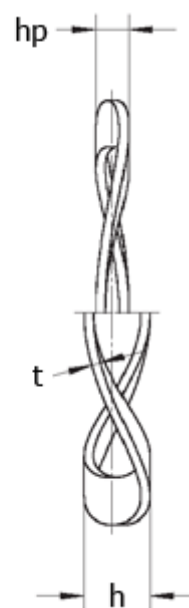

Article number: 22010202

Description: Wave washer L&M 12x7,2x0,1 K3  
for bearing : 624

## Measures

d1 = 7.60  
d2 = 11.80  
F (N) at  $hp$  = 15.0  
For bearing = 624  
h = 1.2  
 $hp$  = 0.55  
t = 0.10  
Waves = 3

Weight (kg) / 100 pcs = 0.005